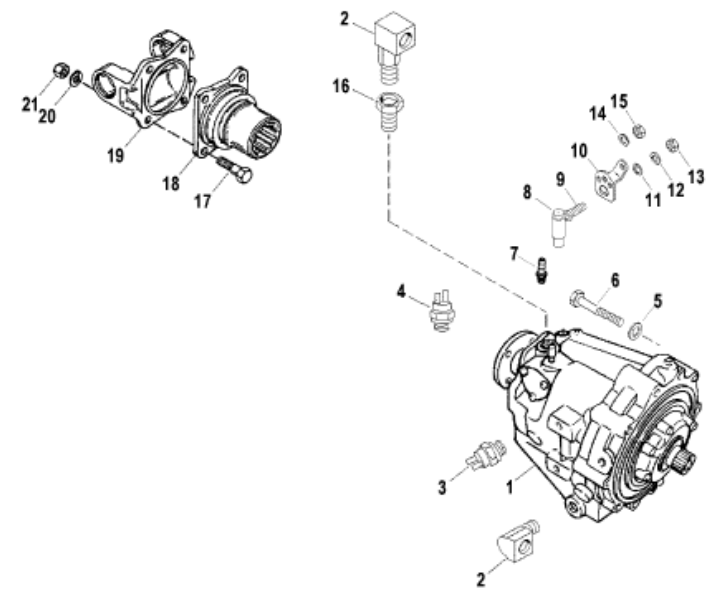

Parts List

Ref	Class	Part	Description	Qty	Comment	Footnote
1		849041A 4	TRANSMISSION ASSEMBLY	1	(Complete)	
1		849041A 3	TRANSMISSION ASSEMBLY	1		
2	22	47629	ELBOW	2		
3		47613	SWITCH-Neutral	1		
4	87	88031	SWITCH-Oil Temperature	1		
5	13	32993	LOCKWASHER (.437)	6		
6	10	60179	SCREW (.437-14 x 3.500)	6		
7	22	63186	FITTING (.125-27)	1		
8		807484	BALL JOINT ASSEMBLY-Quick F	1		
9	16	818708	STUD-Cable Throttle (.250-28)	1		
10		12128	LEVER-Shift	1		
11	12	20722	WASHER	1		
12	13	39107	LOCKWASHER (.312)	1		
13	11	22053	NUT (.312-24)	1		
14	12	20028	WASHER	1		
15	11	826709109	NUT (.250-28)	1		
16	22	88517	FITTING-Reducing	1		
17	10	840249	SCREW (.437-20 x 1.380)	4		
18		96276T 4	FLANGE/YOKE ASSEMBLY	1		
19		61218	YOKE	1		
20	12	45176	WASHER	4		
21	11	826710 15	NUT (.437-20)	1		